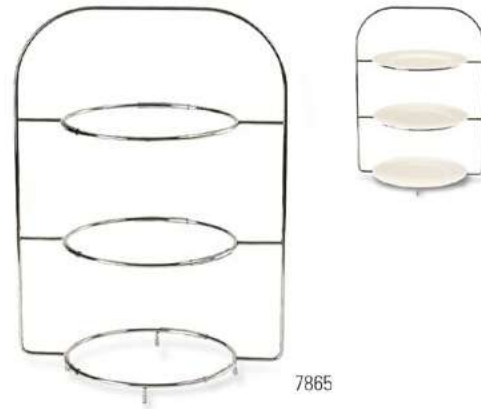

## Amazonia Anmut 10-4381-

Code	Items	Dim.
9651	<b>Mug</b>	{6} 0,35l
1900	<b>Bowl</b>	{4} 0,75l
2630	<b>Flat plate</b>	{6} 280mm
2650	<b>Salad plate</b>	{6} 22cm
2660	<b>Bread &amp; butter plate</b>	{6} 16cm
2680	<b>Buffet plate</b>	{1} 30cm
2700	<b>Deep plate</b>	{6} 0,33l
3170	<b>Salad bowl (2)</b>	{1} 23cm

Dinnerware

Stemware

Cutlery

Gifts

All prices indicated in this pricelist are suggested Retail Prices.

ILL CAT

Premium Bone Porcelain, dishwasher safe, microwave safe

**Anmut 10-4545-**

Code	Items	Dim.
0460	<b>Teapot 6 pers.</b>	{1} 1,00l
0780	<b>Creamer 6 pers.</b>	{1} 0,20l
0960	<b>Sugar/jampot 6 pers.</b>	{1} 0,35l
1230	<b>Breakfast cup &amp; saucer 2pcs</b>	
1240	Breakfast cup	{6} 0,40l
1290	<b>Coffee cup &amp; saucer 2pcs</b>	
1300	Coffee cup	{6} 0,20l
1310	Saucer coffee/tea cup	{6} 15cm
1260	<b>Tea cup &amp; saucer 2pcs</b>	
1270	Tea cup	{6} 0,20l
1410	<b>Espresso cup &amp; saucer 2pcs</b>	
1420	Espresso cup	{6} 0,10l
1430	Saucer espresso cup	{6} 12cm
9651	<b>Mug</b>	{6} 0,35l
3070	<b>Soup Tureen</b>	{1} 2,20l
3406	<b>Sauceboat 2pcs.</b>	0,45l