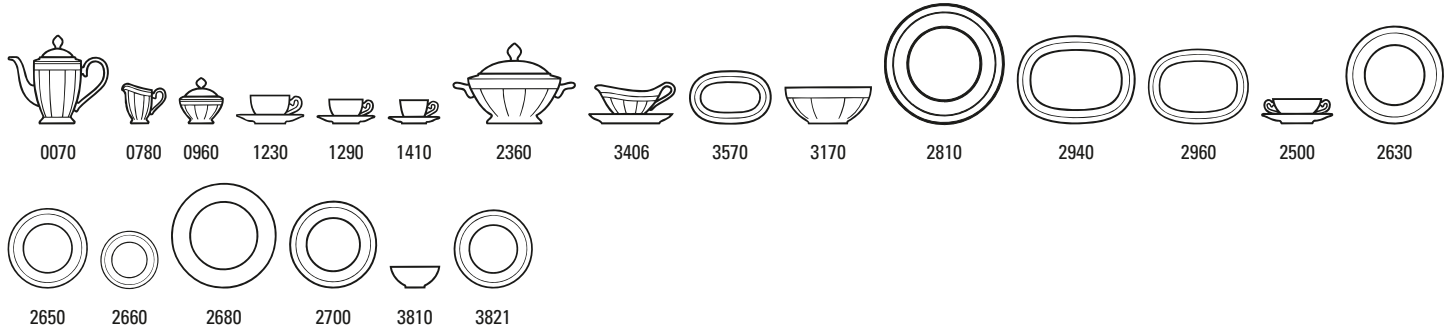

Premium Bone Porcelain, dishwasher safe, microwave safe