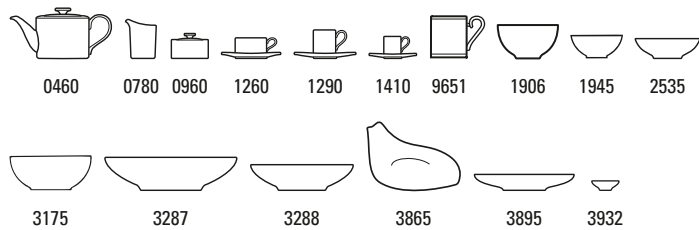

Gifts

Premium Bone Porcelain, dishwasher safe

**Amazonia 10-3514-**

Code	Items	Dim.
0460	<b>Teapot 6 pers.</b>	{1} 1,20l
0780	<b>Creamer 6 pers.</b>	{1} 0,22l
0960	<b>Sugar/jampot 6 pers.</b>	{1} 0,33l
1260	<b>Tea cup &amp; saucer 2pcs</b>	
1270	Tea cup	{6} 0,23l
1280	Saucer tea cup	{6} 17x14cm
1290	<b>Coffee cup &amp; saucer 2pcs</b>	
1300	Coffee cup	{6} 0,22l
1310	Saucer coffee cup	{6} 17x14cm
1410	<b>Espresso cup &amp; saucer 2pcs</b>	
1420	Espresso cup	{6} 0,08l
1430	Saucer espresso cup	{6} 14x11cm
9651	<b>Mug</b>	{1} 0,30l
1906	<b>Bowl</b>	{4} 0,71l