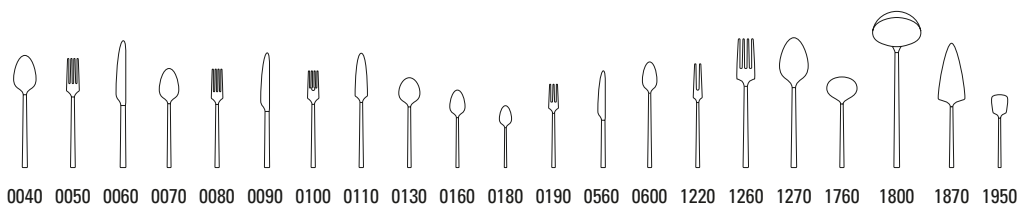

LA CLASSICA

stainless steel, dishwasher safe

Exclusive range

La Classica 12-6417-

Code	Items	Dim.
0040	Dinner spoon	{6} 210mm
0050	Dinner fork	{6} 208mm
0060	Dinner knife	{6} 240mm
0070	Dessert spoon	{6} 188mm
0080	Dessert fork	{6} 187mm
0090	Dessert knife	{6} 216mm
0100	Fish fork	{6} 183mm
0110	Fish knife	{6} 213mm
0130	Soup/cream spoon	{6} 170mm
0160	Coffee spoon	{6} 145mm
0180	Espresso spoon	{6} 115mm
0190	Pastry fork	{6} 158mm
0560	Fruit knife	{6} 183mm
0600	Longdrink spoon	{6} 200mm

Code	Items	Dim.
1220	Cold meat fork	{1} 194mm
1260	Serving fork	{1} 242mm
1270	Serving spoon	{1} 244mm
1760	Gravy ladle	{1} 170mm
1800	Soup ladle	{1} 305mm
1870	Pie server	{1} 232mm
1950	Sugar/ice cream spoon	{6} 136mm
9030	Cutlery set 24pcs	
9050	Cutlery set 30pcs	
9072	Cutlery set 70pcs	
9115	Cutlery set 113pcs lunch	

Dinnerware

LA CLASSICA 120 *order-related-production*

Stemware

Stainless steel silver-plated, dishwasher safe

La Classica 120 12-5920-

Code	Items	Dim.
9030	Cutlery set 24pcs	
9050	Cutlery set 30pcs	
9072	Cutlery set 70pcs	
9115	Cutlery set 113pcs lunch	

order-related-production

LA CLASSICA PARTIALLY GOLD PLATED *order-related-production*

Stainless steel partially gold-plated, dishwasher safe

La Classica partially gold plated 12-6447-

Code	Items	Dim.
9030	Cutlery set 24pcs	
9050	Cutlery set 30pcs	
9072	Cutlery set 70pcs	

order-related-production

Cutlery

All prices indicated in this pricelist are suggested Retail Prices.

ILL CAT

Gifts