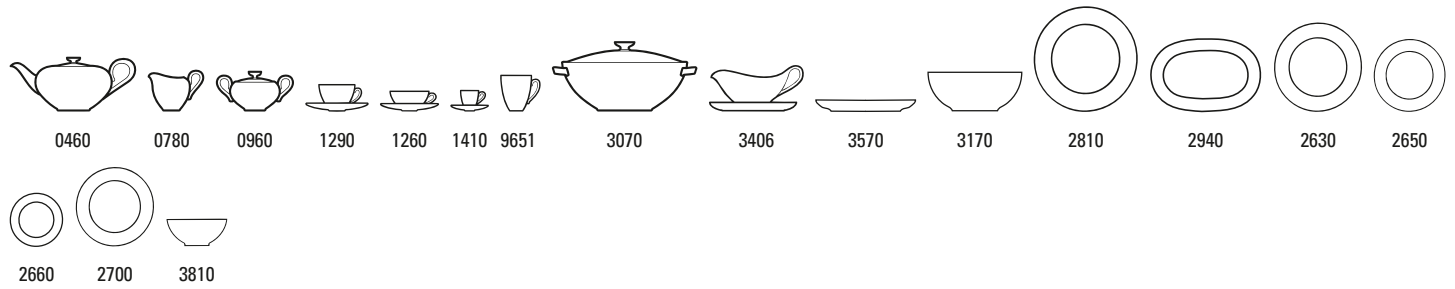

Premium Bone Porcelain, dishwasher safe