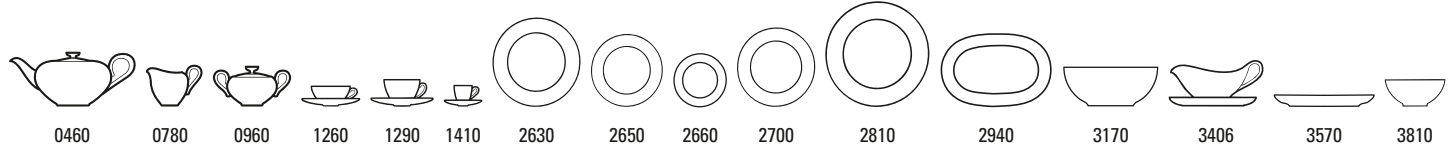

Anmut Platinum No.1 10-4636-

Code	Items	Dim.
0460	Teapot 6 pers.	{1} 1,00l
0780	Creamer 6 pers.	{1} 0,21l
0960	Sugar/jampot 6 pers.	{1} 0,35l
1260	Tea cup & saucer 2pcs	
1270	Tea cup	{6} 0,20l
1280	Saucer coffee/tea cup	{6} 15cm
1290	Coffee cup & saucer 2pcs	
1300	Coffee cup	{6} 0,20l
1410	Espresso cup & saucer 2pcs	
1420	Espresso cup	{6} 0,10l
1430	Saucer espresso cup	{6} 12cm

9651	Mug	{6} 0,35l
2630	Flat plate	{6} 280mm
2650	Salad plate	{6} 22cm
2660	Bread & butter plate	{6} 16cm
2700	Deep plate	{6} 0,33l
2810	Round platter	{1} 330mm
2940	Oval platter (2)	{1} 41cm
3170	Salad bowl (2)	{1} 23cm
3406	Sauceboat 2pcs.	0,44l
3407	Sauceboat without saucer	{1} 0,44l
3570	Pickle Dish/Saucer sauceboat	{1} 20cm
3810	Individual bowl (2)	{6} 13cm

All prices indicated in this pricelist are suggested Retail Prices.

ILL CAT

Exclusive range

Dinnerware

Stemware

Cutlery

Gifts