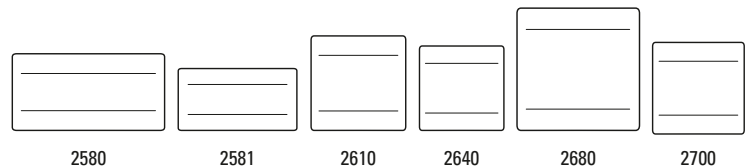

Amazonia 10-3514-

Code	Items	Dim.
0460	Teapot 6 pers.	{1} 1,20l
0780	Creamer 6 pers.	{1} 0,22l
0960	Sugar/jampot 6 pers.	{1} 0,33l
1260	Tea cup & saucer 2pcs	
1270	Tea cup	{6} 0,23l
1280	Saucer tea cup	{6} 17x14cm
1290	Coffee cup & saucer 2pcs	
1300	Coffee cup	{6} 0,22l
1310	Saucer coffee cup	{6} 17x14cm
1410	Espresso cup & saucer 2pcs	
1420	Espresso cup	{6} 0,08l
1430	Saucer espresso cup	{6} 14x11cm
9651	Mug	{1} 0,30l
1906	Bowl	{4} 0,71l

1945	Individual bowl	{4} 0,20l
2535	Pickle dish/Individual bowl	{6} 19x12cm, 0,45l
2580	Serving plate	{1} 44x23cm
2581	Serving plate	{1} 35x18cm
2610	Flat plate	{6} 27x27cm
2640	Salad plate	{6} 23x23cm
2680	Buffet plate	{1} 35x35cm
2700	Deep plate	{6} 24cm, 0,27l
3175	Salad bowl	{1} 21cm
3287	Oval bowl	{1} 38x22cm, 3,00l
3288	Oval bowl	{1} 30x18cm, 1,30l
3865	Bowl	{1} 47x38cm, 1,56l
3895	Oval bowl	{1} 29x7cm, 0,30l
3932	Dip	{6} 7x6cm, 0,04l
5070	Vase tall	{1} 29cm, 4,50l

All prices indicated in this pricelist are suggested Retail Prices.