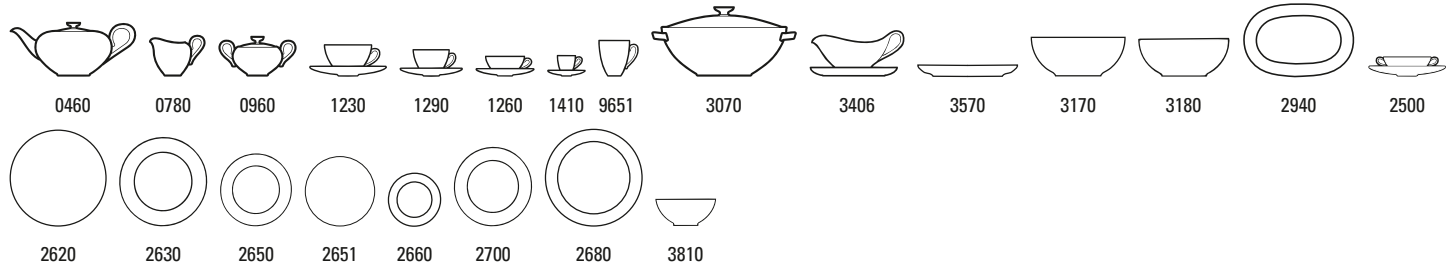

## Amazonia Anmut 10-4381-

Code	Items	Dim.
9651	<b>Mug</b>	{6} 0,35l
1900	<b>Bowl</b>	{4} 0,75l
2630	<b>Flat plate</b>	{6} 280mm
2650	<b>Salad plate</b>	{6} 22cm
2660	<b>Bread &amp; butter plate</b>	{6} 16cm
2680	<b>Buffet plate</b>	{1} 30cm
2700	<b>Deep plate</b>	{6} 0,33l
3170	<b>Salad bowl (2)</b>	{1} 23cm

Dinnerware

Stemware

Cutlery

Gifts

All prices indicated in this pricelist are suggested Retail Prices.

ILL CAT

Premium Bone Porcelain, dishwasher safe, microwave safe

**Anmut 10-4545-**

Code	Items	Dim.
0460	<b>Teapot 6 pers.</b>	{1} 1,00l
0780	<b>Creamer 6 pers.</b>	{1} 0,20l
0960	<b>Sugar/jampot 6 pers.</b>	{1} 0,35l
1230	<b>Breakfast cup &amp; saucer 2pcs</b>	
1240	Breakfast cup	{6} 0,40l
1290	<b>Coffee cup &amp; saucer 2pcs</b>	
1300	Coffee cup	{6} 0,20l
1310	Saucer coffee/tea cup	{6} 15cm
1260	<b>Tea cup &amp; saucer 2pcs</b>	
1270	Tea cup	{6} 0,20l
1410	<b>Espresso cup &amp; saucer 2pcs</b>	
1420	Espresso cup	{6} 0,10l
1430	Saucer espresso cup	{6} 12cm
9651	<b>Mug</b>	{6} 0,35l
3070	<b>Soup Tureen</b>	{1} 2,20l
3406	<b>Sauceboat 2pcs.</b>	0,45l