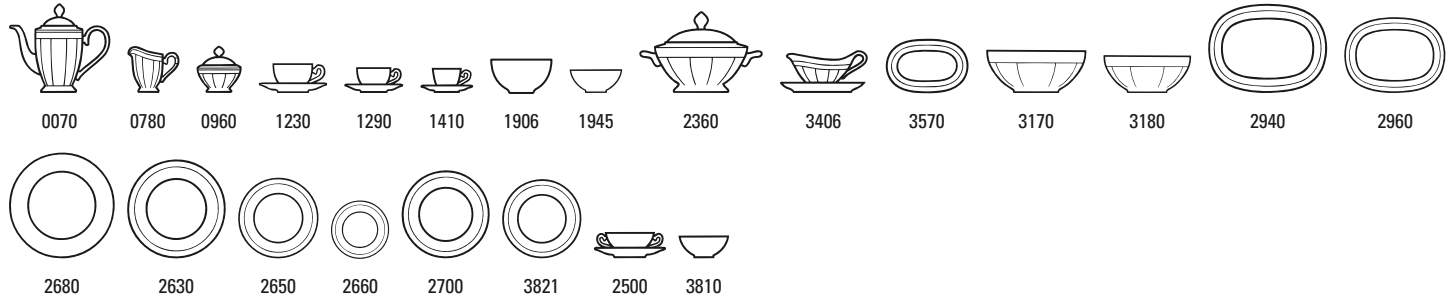

Premium Bone Porcelain, dishwasher safe