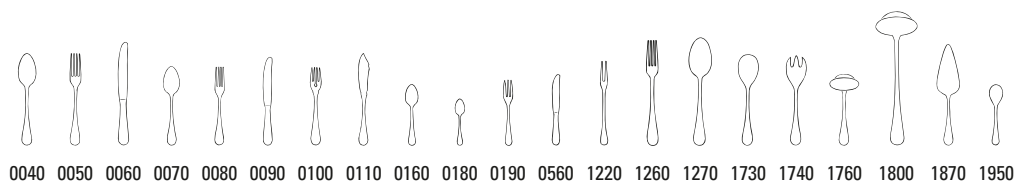

NEUFADEN MERLEMONT

stainless steel, dishwasher safe

Neufaden Merlemont 12-6233-

Code	Items	Dim.
0040	Dinner spoon	{6} 205mm
0050	Dinner fork	{6} 203mm
0060	Dinner knife	{6} 233mm
0070	Dessert spoon	{6} 184mm
0080	Dessert fork	{6} 182mm
0090	Dessert knife	{6} 204mm
0100	Fish fork	{6} 179mm
0110	Fish knife	{6} 211mm
0160	Coffee spoon	{6} 140mm
0180	Espresso spoon	{6} 109mm
0190	Pastry fork	{6} 146mm
0560	Fruit knife	{6} 167mm
1220	Cold meat fork	{1} 191mm
1260	Serving fork	{1} 246mm

Code	Items	Dim.
1270	Serving spoon	{1} 249mm
1730	Salad serving spoon	{1} 203mm
1740	Salad serving fork	{1} 203mm
1760	Gravy ladle	{1} 170mm
1800	Soup ladle large	{1} 295mm
1870	Pie server	{1} 242mm
1950	Sugar/ice cream spoon	{6} 154mm
9030	Cutlery set 24pcs	
9050	Cutlery set 30pcs	
9072	Cutlery set 70pcs	
9115	Cutlery set 113pcs lunch	

NEUFADEN-MERLEMONT 120 *order-related-production*

Stainless steel silver-plated, dishwasher safe

Neufaden-Merlemont 120 12-5921-

Code	Items	Dim.
9030	Cutlery set 24pcs	
9050	Cutlery set 30pcs	
9072	Cutlery set 70pcs	
9115	Cutlery set 113pcs lunch	

order-related-production

All prices indicated in this pricelist are suggested Retail Prices.