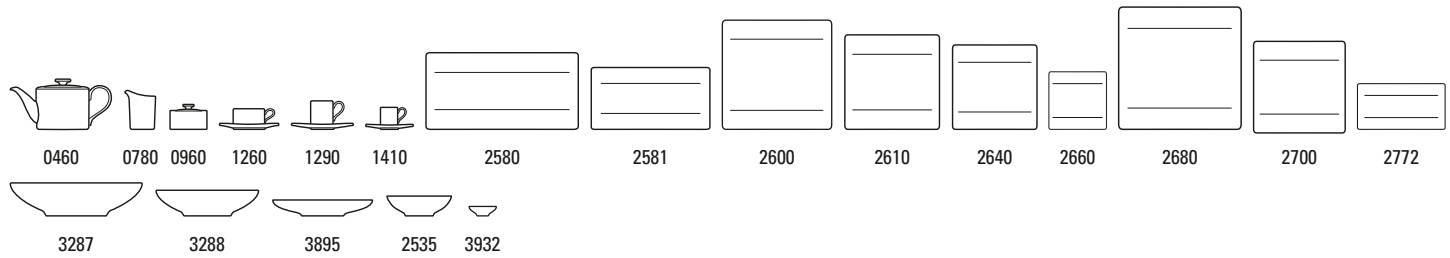

Premium Bone Porcelain, dishwasher safe, microwave safe