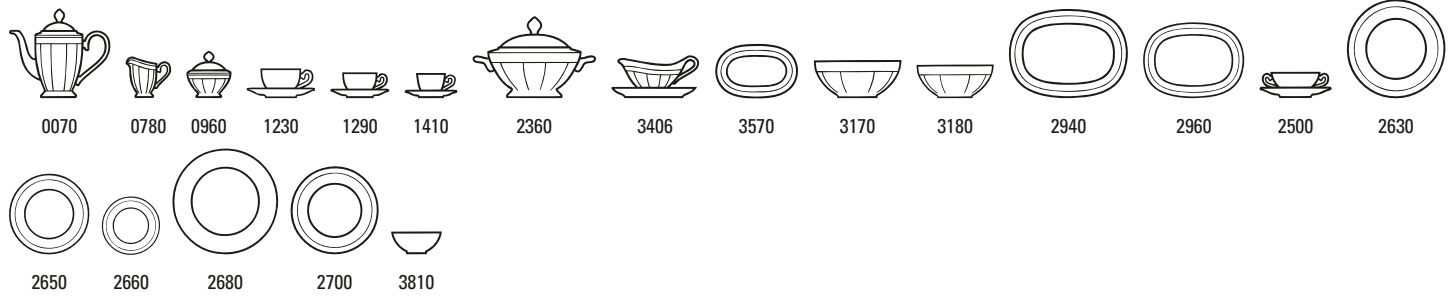

### Samarkand Mandarin 10-4732-

Code	Items	Dim.
2630	<b>Flat plate</b>	{6} 280mm
2660	<b>Bread &amp; butter plate</b>	{6} 16cm
2700	<b>Deep plate</b>	{6} 0,33l
3810	<b>Individual bowl (2)</b>	{6} 13cm
9651	<b>Mug</b>	{1} 0,30l

### Samarkand Mandarin Gifts 10-1648-

Code	Items	Dim.
1761	<b>Decorative plate large</b>	{1} 28x21cm, 0,96l

All prices indicated in this pricelist are suggested Retail Prices.

Premium Bone Porcelain, dishwasher safe, microwave safe